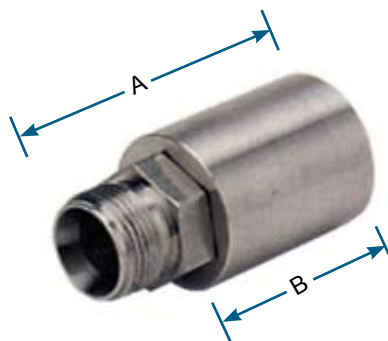

Compression Tube

Compression Tube

Compression Tube Adapter/Connector

- Tube adapter plain or with nut and ferrule
- Tube connector plain or with nut and ferrule

Commonly Selected Material

316 Stainless Steel
See page 38

Tube Adapter
Style # 25

Tube Adapter		
Size	A	B
1/2"	3.000	1.618
3/4"	3.055	1.618
1"	3.610	1.718

316 SS COMPRESSION FITTINGS PRESSURE RATINGS

Tube Connector Male		
Size	A	B
1/2"	2.500	1.618
3/4"	2.500	1.618
1"	2.875	1.718

Tube Connector
Style # 20

Tube Connector with Nut and Ferrule
Style # 21