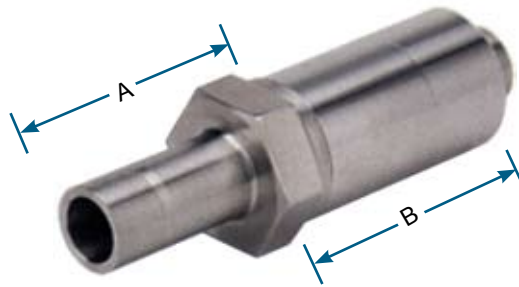

Compression Tube

Compression Tube

Compression Tube Adapter/Connector

- Tube adapter plain or with nut and ferrule
- Tube connector plain or with nut and ferrule

Commonly Selected Material

316 Stainless Steel
See page 38

Tube Adapter
Style # 25

Tube Adapter		
Size	A	B
1/2"	3.000	1.618
3/4"	3.055	1.618
1"	3.610	1.718

316 SS COMPRESSION FITTINGS PRESSURE RATINGS

Tube Connector Male		
Size	A	B
1/2"	2.500	1.618
3/4"	2.500	1.618
1"	2.875	1.718

Tube Connector
Style # 20

Tube Connector with Nut and Ferrule
Style # 21