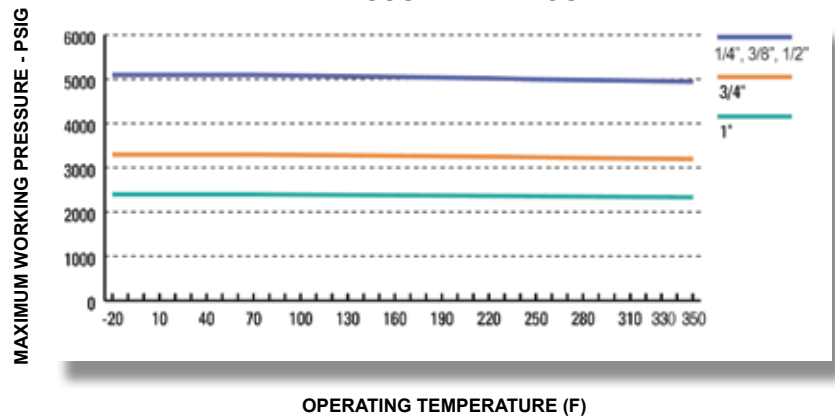

Compression Tube

Compression Tube

Compression Tube Adapter/Connector

- Tube adapter plain or with nut and ferrule
- Tube connector plain or with nut and ferrule

Commonly Selected Material

316 Stainless Steel
See page 38

Tube Adapter
Style # 25

Tube Adapter		
Size	A	B
1/2"	3.000	1.618
3/4"	3.055	1.618
1"	3.610	1.718

316 SS COMPRESSION FITTINGS PRESSURE RATINGS

Tube Connector Male		
Size	A	B
1/2"	2.500	1.618
3/4"	2.500	1.618
1"	2.875	1.718